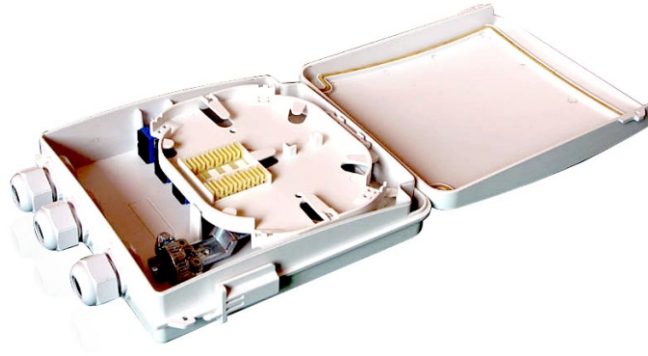

FTTx-OSD-C2

DESCRIPTION

FTTX-OSD-D is a fiber optic terminal box used in GPON/GEAPON system. It is applicable for wall-mounted indoor or outdoor, suitable for Max capacity of 8 pieces SC adaptors installation and usage. It provides space of the 12 fibers and one 1:8 PLC to support applications in optic passive network and applies to various cables (FTTH drop cable, general outdoor cable, indoor cable) and fast connector. The protection grade of them fully accord with IP65 standard.